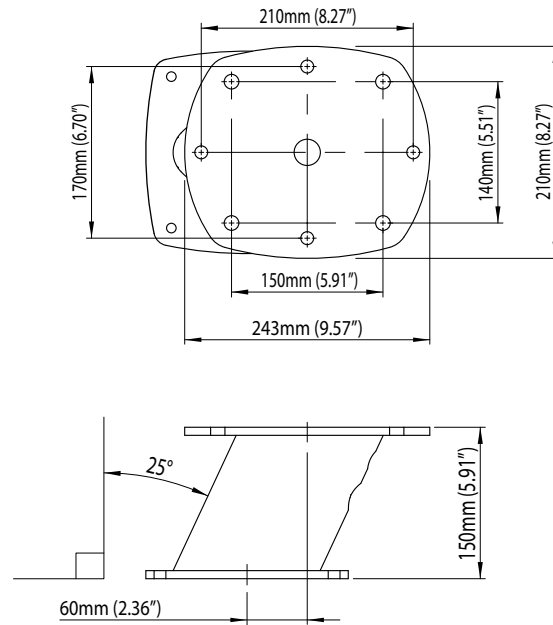

# Aluminium PowerTower® - APT6003

For help & information  
email: [technical@scanstrut.com](mailto:technical@scanstrut.com)  
tel: +44 (0) 1803 863800

**SCANSTRUT**  
designed for life at sea