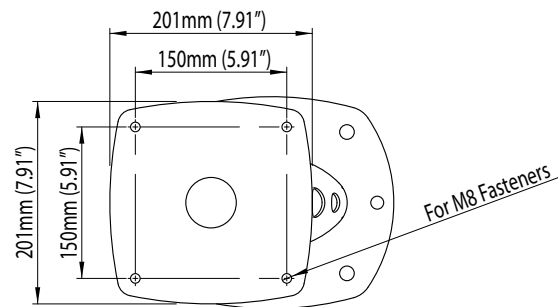

# Aluminium PowerTower® - APT6003

For help & information  
email: [technical@scanstrut.com](mailto:technical@scanstrut.com)  
tel: +44 (0) 1803 863800

**SCANSTRUT**  
designed for life at sea